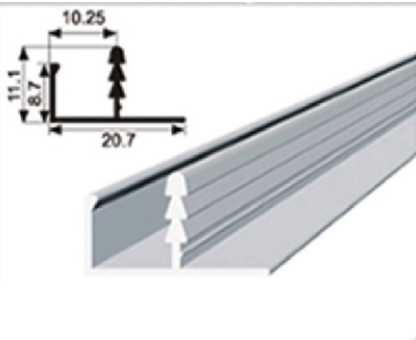

Available on pre-booking

Code : I6T1
Particulars : ALUMINIUM
SIZE : 10 FOOT
MOQ : 200 PCS

210

F PROFILE 19 MM (T150)

Available on pre-booking

Code : F115010
Particulars : ALUMINIUM
SIZE : 6|10|12 FOOT
MOQ : 100 PCS

211