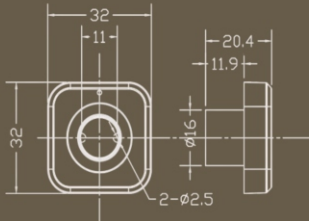

260

SDL-802