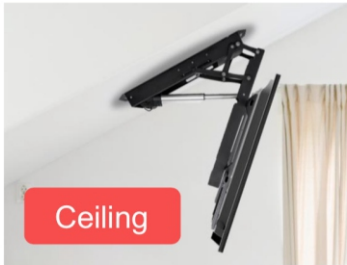

## H - OFFICE AND HOME CONSTRUCTION SERIES

292

Remote Control

NEW!

Ceiling

Obliquity

Motorized Ceiling  
TV Mount

MOTORIZED TV FLIP DOWN **CEILING MOUNT** WITH REMOTE CONTROL CAPACITY 50 KG