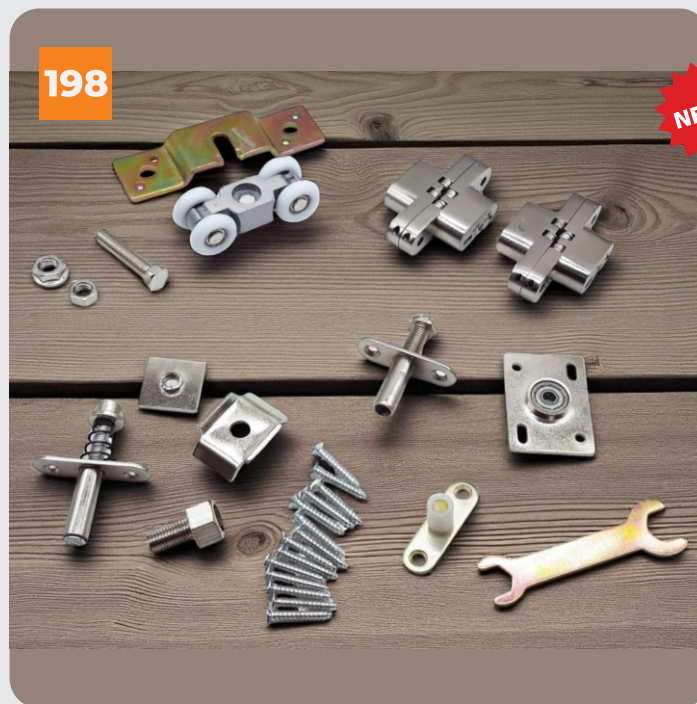

SLIDING FOLDING FITTING
(TOP WHEELS + SOS HINGE) 60 KG

Code : SFF828
Particulars : WOOD DOOR
SIZE : 2 DOOR SET
MOQ : 2 SET