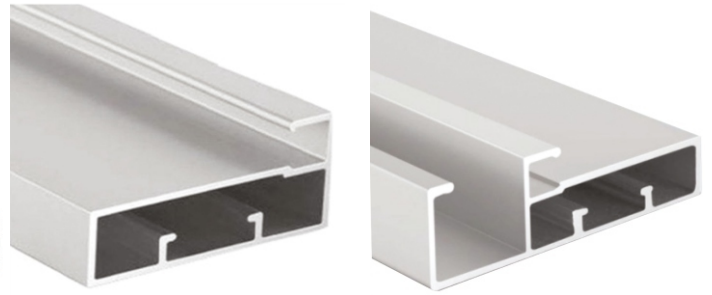

G - ALUMINIUM PROFILE SERIES

201

GLASS FRAME PROFILE 45 MM (3158)