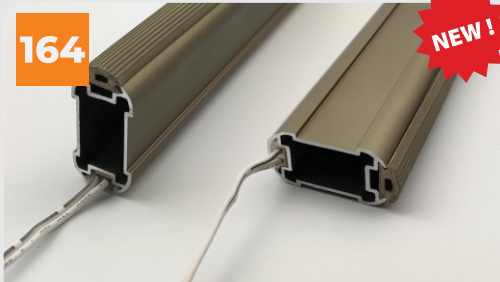

NEW!

OVAL PIPE ALUMINIUM KD-43 WITH PVC STRIP FOR ANTI SKID WITH LED SPACER

Code : OPKD43B | OPKD43C
Particulars : BLACK MATT,
ANTIQUE CHAMPAGNE
SIZE : 10 FOOT
MOQ : 20 PCS

LED KD-43 PIPE BRACKETS -SIDE MOUNT

Code : PBKD43B | PBKD43C
Particulars : BLACK MATT,
ANTIQUE CHAMPAGNE
SIZE : ZINC+PVC
MOQ : 600 PCS