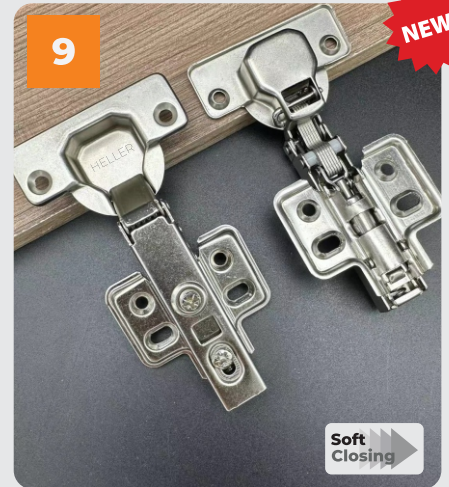

**HINGE 2D CLIP ON 180 GR
HELLER SERIES**

Code : H0 | H8 | H15
Particulars : MS
SIZE : 0/8/15 (CRANK)
MOQ : 50 PAIR

10