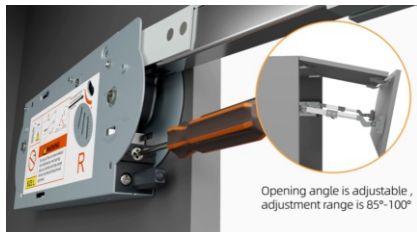

## **EUROFIT BI-FOLD LIFT UP SYSTEM FOR KITCHEN FLAP LIFT (2 DOORS) WITH HEIGHT AND WEIGHT ADJUSTMENT**

Particulars : DARK GREY ALUMINIUM  
MOQ : 6 SETS

Code	Size
EBLUL1	L1   PF 4400-6600
EBLUMD2	MD-2   PF 4900-6800
EBLUM3	M-3   PF 6500-8500
EBLUH4	H-4   PF 8400-12000