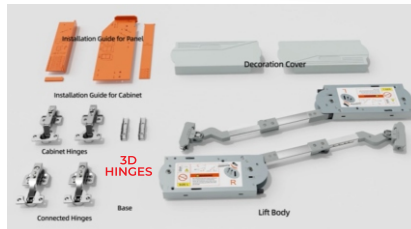

## **EUROFIT BI-FOLD LIFT UP SYSTEM FOR KITCHEN FLAP LIFT (2 DOORS) WITH HEIGHT AND WEIGHT ADJUSTMENT**

Particulars : DARK GREY ALUMINIUM  
MOQ : 6 SETS

Code	Size
EBLUL1	L1   PF 4400-6600
EBLUMD2	MD-2   PF 4900-6800
EBLUM3	M-3   PF 6500-8500
EBLUH4	H-4   PF 8400-12000