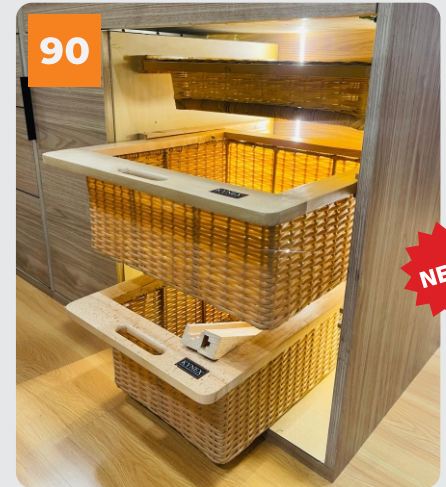

METAL PVC WICKER BASKET

Particulars : WOOD POLISH | PVC + METAL
MOQ : 1 PC

Code	Size
WB450M	W-450 MM, H- 4" | 6" | 8"
WB600M	W-600 MM, H- 4" | 6" | 8"