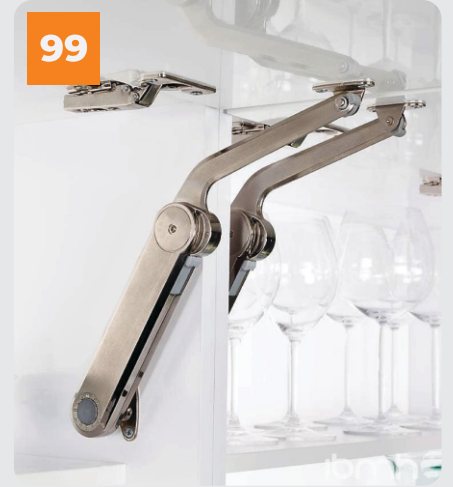

**CABINET FLAP MAXI LIFT
WITH BUFFER**

Code : MLB
Particulars : ZINC
SIZE : 5-6 KG
MOQ : 10 SET

100