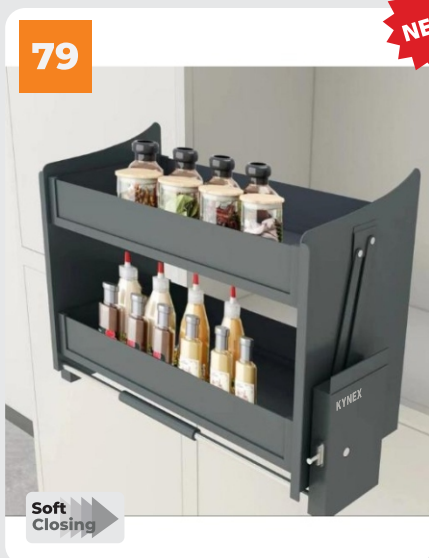

**ELEVATOR PULL OUT
SPACE GREY ALUMA
SERIES**

Code : EBSGA6 | EBSGA9
Particulars : DARK GREY ALU. | MS
SIZE : 600 MM | 900 MM
MOQ : 1 SET