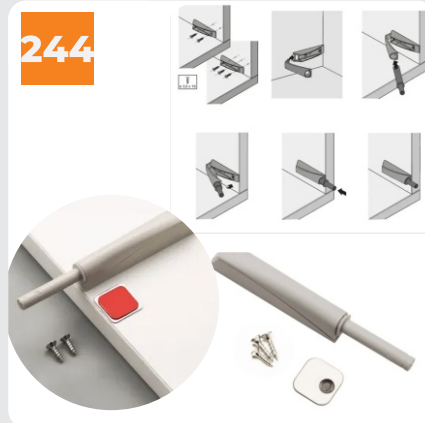

242

PVC PUSH OPEN SYSTEM

Code : PCT | PCS  
 Particulars : GREY  
 SIZE : THICK | THIN  
 MOQ : 500 PCS

243

METAL PUSH OPEN SYSTEM

Code : MPCT  
 Particulars : METAL  
 SIZE : STANDARD  
 MOQ : 500 PCS

244

PVC PUSH OPEN (HT- MODEL)  
- 2 WAY USE - CONCEALED - WITH BODY