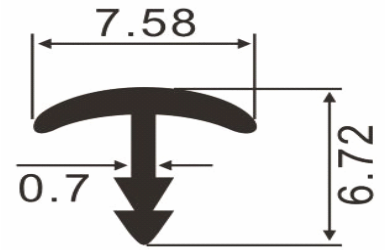

INLAY HALF ROUND PROFILE (6T1)