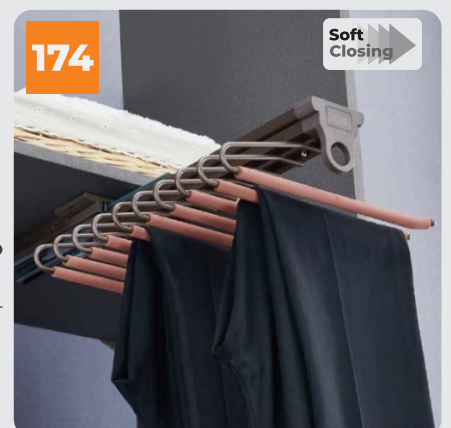

Code : TRTMM9
Particulars : MOCHA
SIZE : L - 630 MM | D - 455 M
| H - 115 MM
MOQ : 1 Pc

TROUSERS RACK SINGLE-LINE TOP MOUNT SOFT CLOSE

Code : TRTMM6
Particulars : MOCHA
SIZE : L - 340 MM | D - 455 MM
| H - 140 MM
MOQ : 1 Pc

174