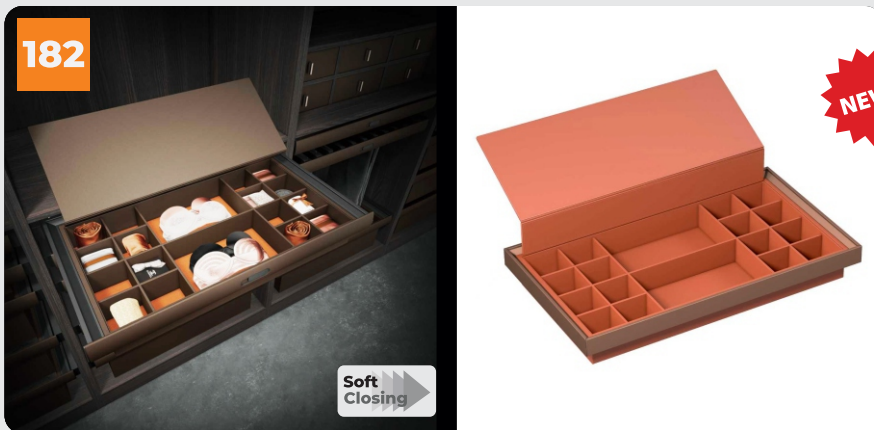

F - WARDROBE SERIES

UNDERGARMENT BASKET WITH COVER

Code : UBM6 | UBM9
Particulars : MOCHA LEATHER
SIZE : 600 MM : L - 564 MM | D - 465 MM | H - 105 MM
900 MM: L - 864 MM | D - 465 MM | H - 105 MM
MOQ : 1 PC