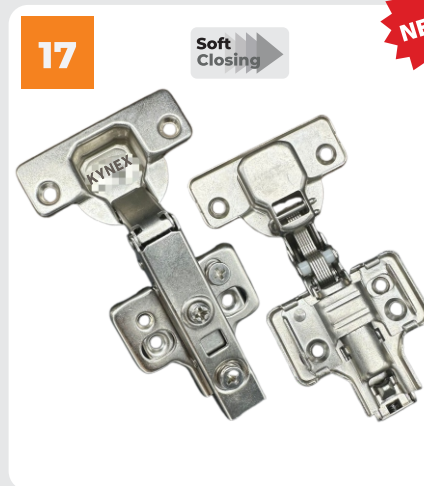

HINGE 3D CLIP ON 210 GR HELLER SERIES

Code : H3DH0 | H3DH8 | H3DH15
Particulars : MS
SIZE : 0/8/15 (CRANK)
MOQ : 100 PAIR