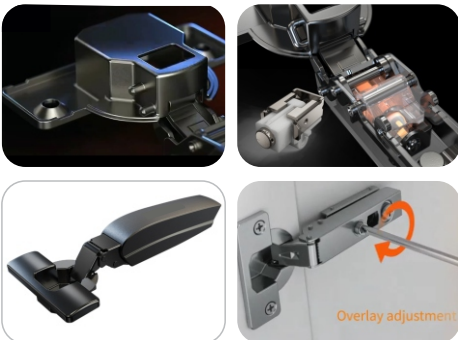

"LONG LASTING PVC BUFFER"

**HINGE 3D LINEAR SERIES TITANIUM COATED CLIP
ON 105° OPENING ANGLE PVC CYLINDER WITH
SLEEK PVC BODY COVER**

INCL. Screw, Cup Cover, Arm Cover

Code : LH3DB0 | LH3DB8 | LH3DB15
Particulars : TITANIUM - MS
SIZE : 0/8/15 (CRANK)
MOQ : 50 PAIR

23