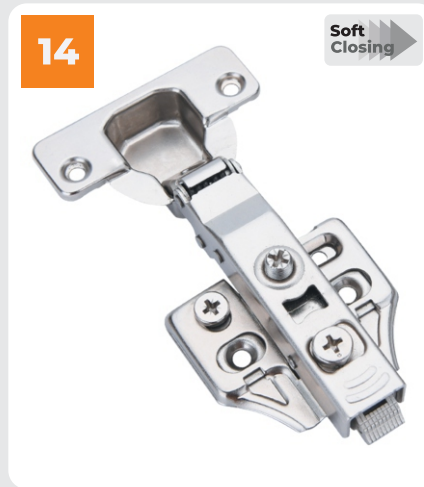

HINGE 3D CLIP ON 268-275 GR KYNEX GOLD SERIES,
1,00,000 CYCLES TESTED

INCL. Screw, Cup Cover, Arm Cover

Code : H3D0KG | H3D8KG | H3D15KG
Particulars : MS
SIZE : 0/8/15 (CRANK)
MOQ : 50 PAIR