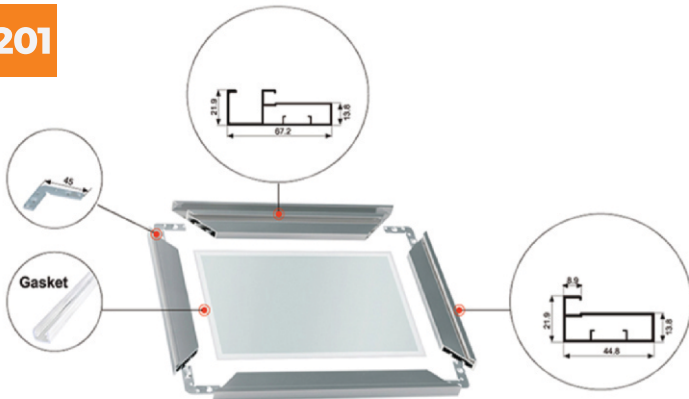

G - ALUMINIUM PROFILE SERIES

201

GLASS FRAME PROFILE 45 MM (3158)