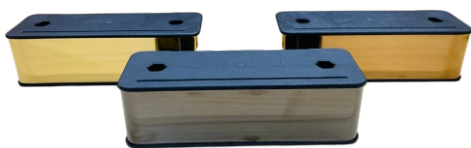

PVD SOFA LEG BRICK STYLE