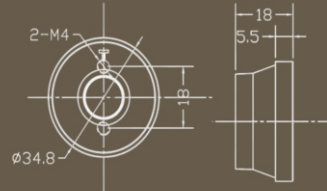

260

SDL-801

SMART DRAWER LOCK

NEW!

Code	Type	Body Type	Battery	Colour	MOQ
SDL-802	Biometrics	PVC	Separated	Black	1 pc
SDL-801	Biometrics	Round Knob Handle Alu. Alloy Type	Separated	Champaign Black	1 pc
SDL-804	Biometrics + Password	Round Knob Handle Alu. Alloy Type	Separated	Titanium + Black	1 pc
SDL-803	Biometrics + Password	"I" Handle Alu. Alloy Type	Separated	Titanium + Black	1 pc

LONG CYCLE LIFE BATTERY

20000

Frequency

The battery supports up to 20,000 full charge cycles

180

Days

It has an extremely long standby time of half a year

FINGERPRINT UNLOCKING

ACCESSORIES OPTIONAL

DRY BATTERY POWER SUPPLY

FALSE ALARM

EMERGENCY POWER SUPPLY

SMALL PROGRAM