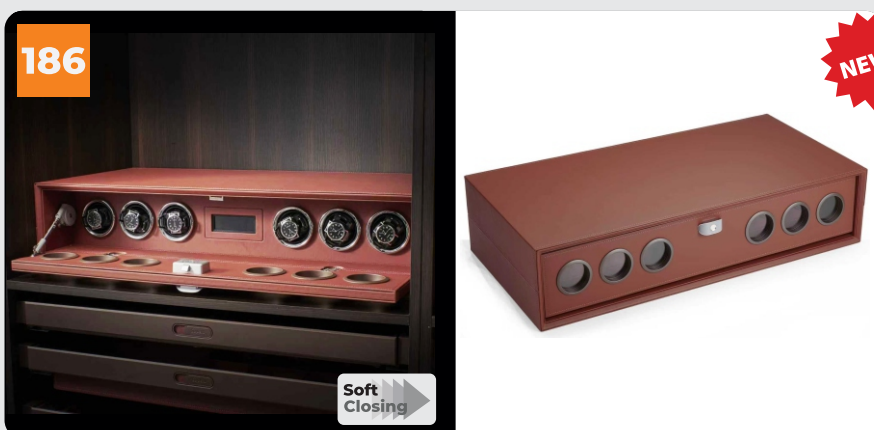

WATCH WINDER WITH SMART LOCK (6 WATCH STAND)

Code : WWSLM9
Particulars : MOCHA LEATHER
SIZE : 900 MM: L - 860 MM |
D - 425 MM | H - 140 MM
MOQ : 1 PC