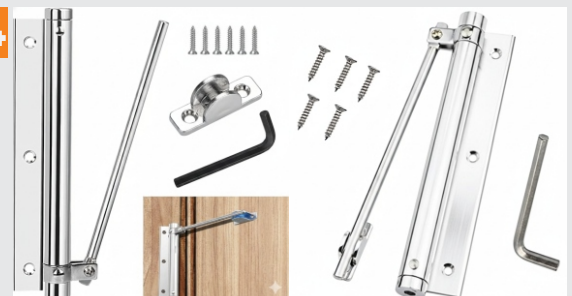

CONCEALED - SPRING DOOR CLOSER LOAD CAPACITY : 15 TO 20 KG

Code : CSDC20
Particulars : BRUSH SILVER
Size : H - 200 MM | THICKNESS : 55 MM
MOQ : 5 PCS