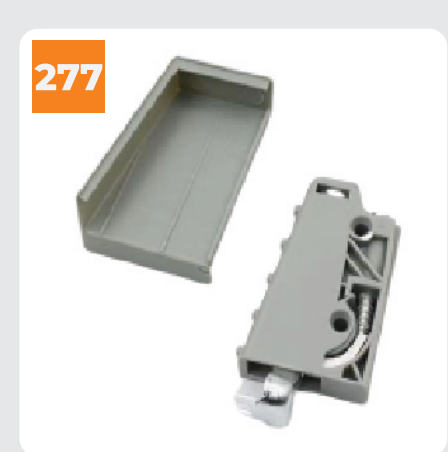

PVC HANGING SUSPENSION BRACKET **HQ (WITH ADJUSTMENT)**

Code : HBWHQ
Particulars : WHITE + GREY
SIZE : LEFT + RIGHT
MOQ : 100 PAIR