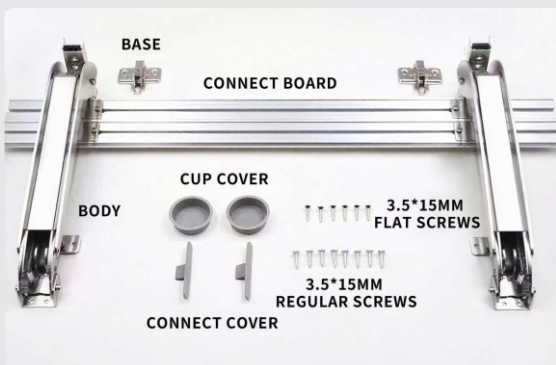

Opening the door takes up a lot of space