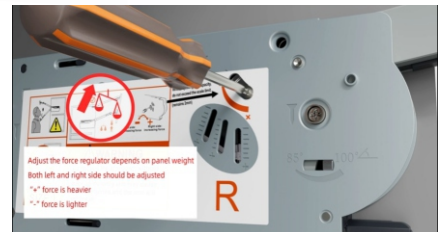

## **EUROFIT BI-FOLD LIFT UP SYSTEM FOR KITCHEN FLAP LIFT (2 DOORS) WITH HEIGHT AND WEIGHT ADJUSTMENT**

Particulars : DARK GREY ALUMINIUM  
MOQ : 6 SETS

Code	Size
EBLUL1	L1   PF 4400-6600
EBLUMD2	MD-2   PF 4900-6800
EBLUM3	M-3   PF 6500-8500
EBLUH4	H-4   PF 8400-12000